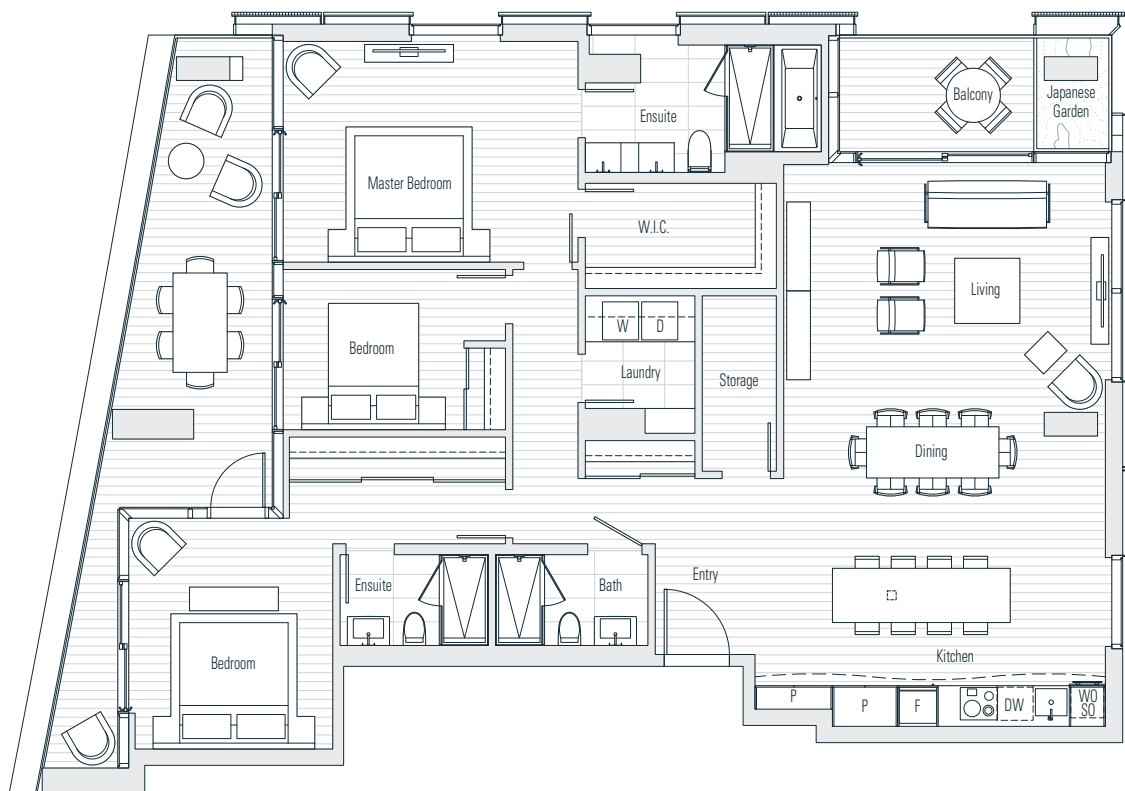

## 2303

3 Bedroom  
2,142 sf

← N Floor 23

Dimensions, sizes, specifications, layouts and materials are approximate only and subject to change without notice. Interior square footage is combined with balcony square footage and included in total advertised square footage of the homes. Japanese garden sizes / configurations and façade panel locations are approximate and vary depending on the home. Not all homes have Japanese Gardens or soaking tubs. Please ask sales representative for details. E. & O. E.